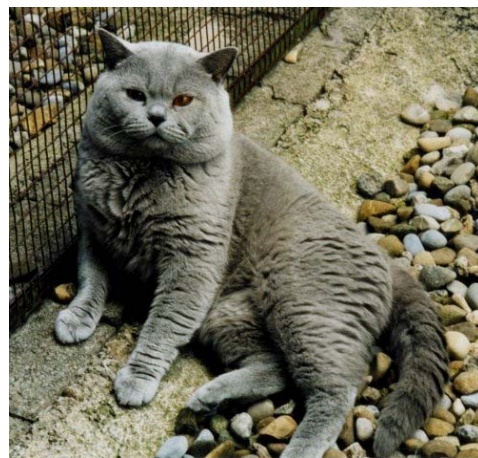

Mitglied bei:

Züri-Leu
IG Deutschland BKH/EKH
BKS